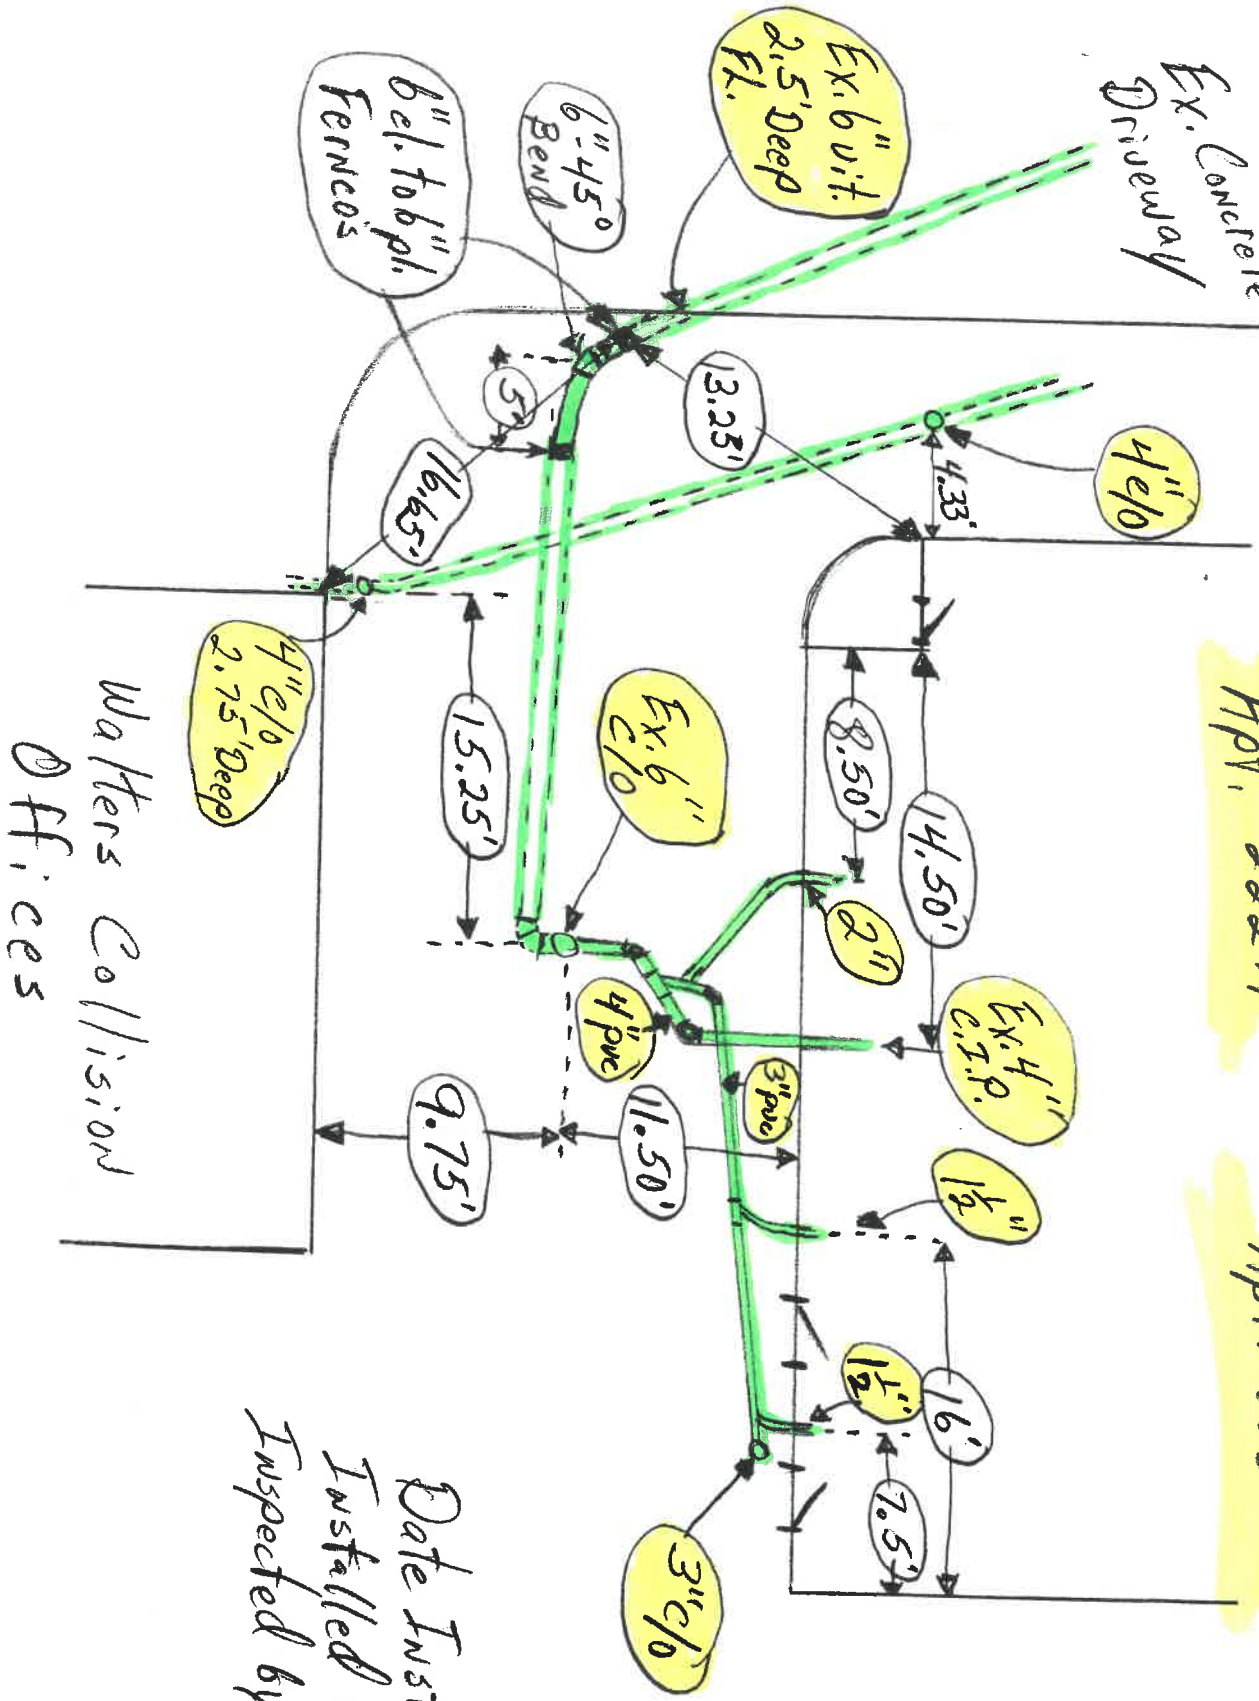

E, Front ST.

Apt. # 222 A

Apt. # 222 B

Ex. Concrete Driveway

Date Installed: 9-20-07  
 Installed by: Owner  
 Inspected by: Rex Moll

E. Front St.  
 Apt. # 222A  
 220  
 Apt. # 222B

Date Installed: 9-20-07  
 Installed by: Owner  
 Inspected by: Rex Moll